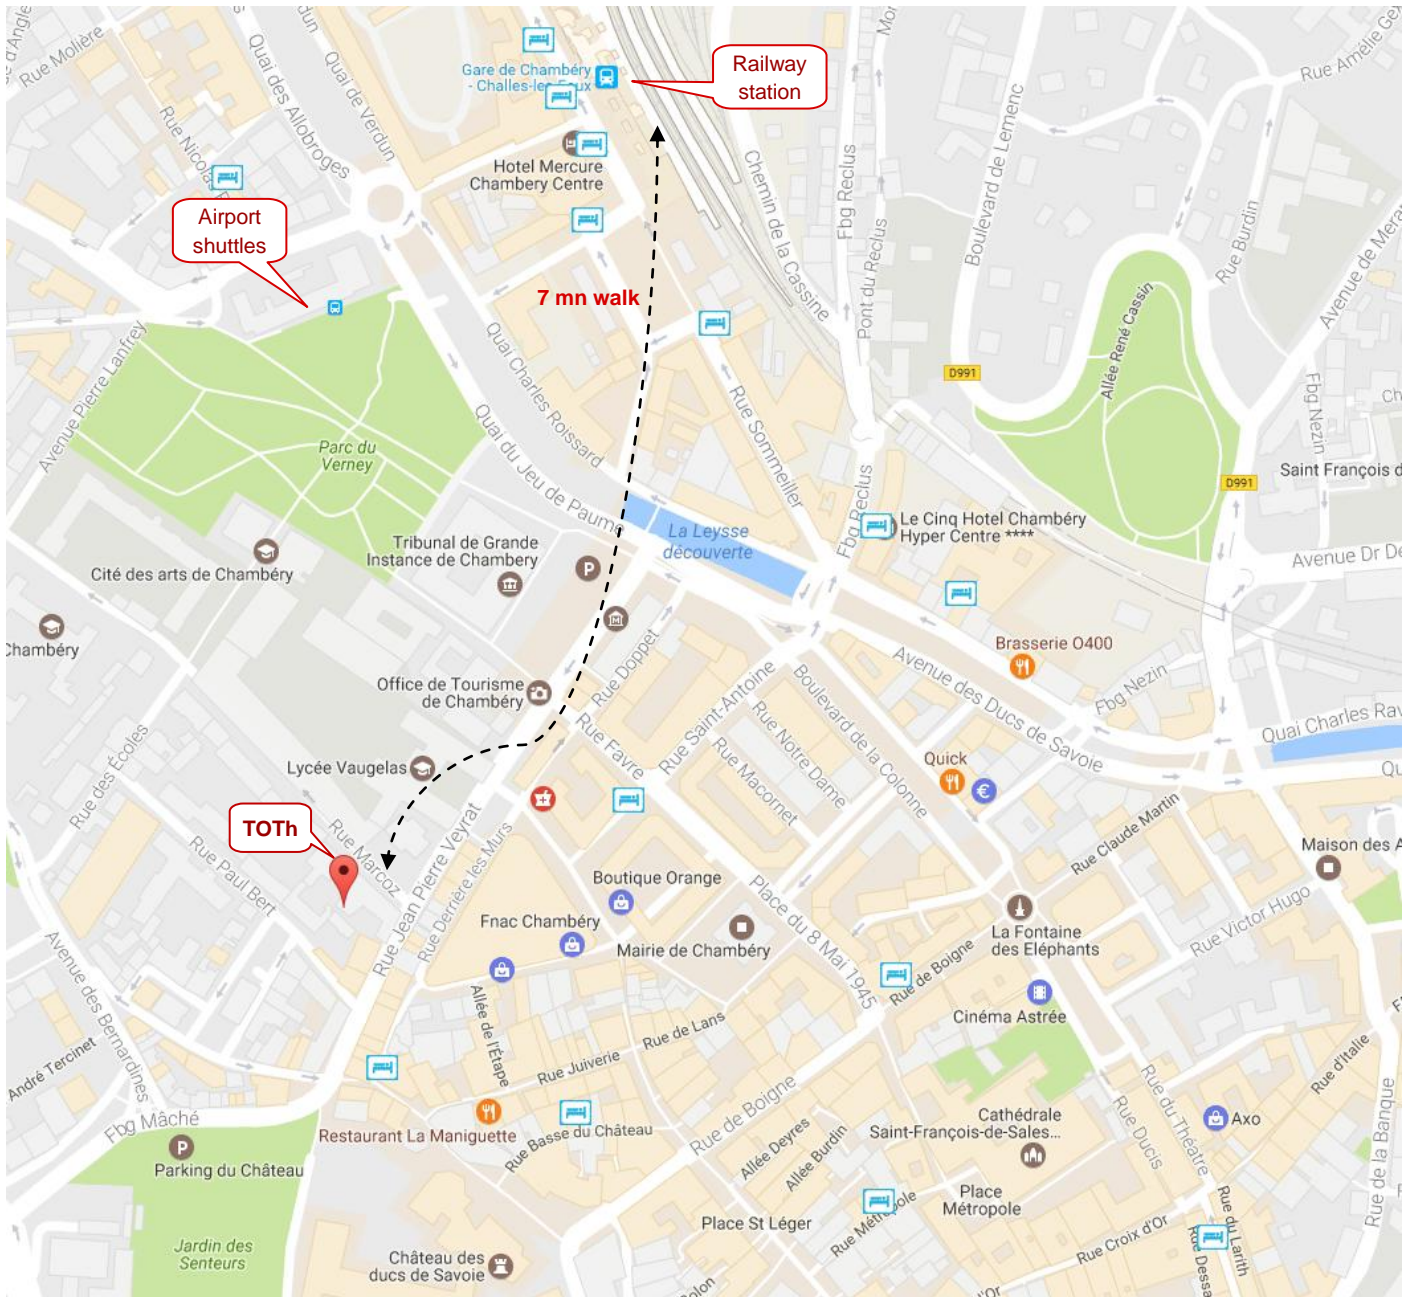

Conference and Training site:

Presidency of University Savoie Mont-Blanc, 27 rue Marcoz, Chambéry

<https://www.univ-smb.fr/index.php?id=572>

<http://www.chambery-tourisme.com/?lang=en>

Train: <http://www.sncf.com/en/passengers>

Geneva airport: <http://www.gva.ch/en/DesktopDefault.aspx>

Lyon St Exupéry Airport: <https://www.lyonaeroports.com/en/>

Airport shuttles: (one hour from Chambéry)

Geneva: <https://www.aerocar.fr/en/>

Lyon: <https://www.lyonaeroports.com/en/access-transport/shuttle-buses>